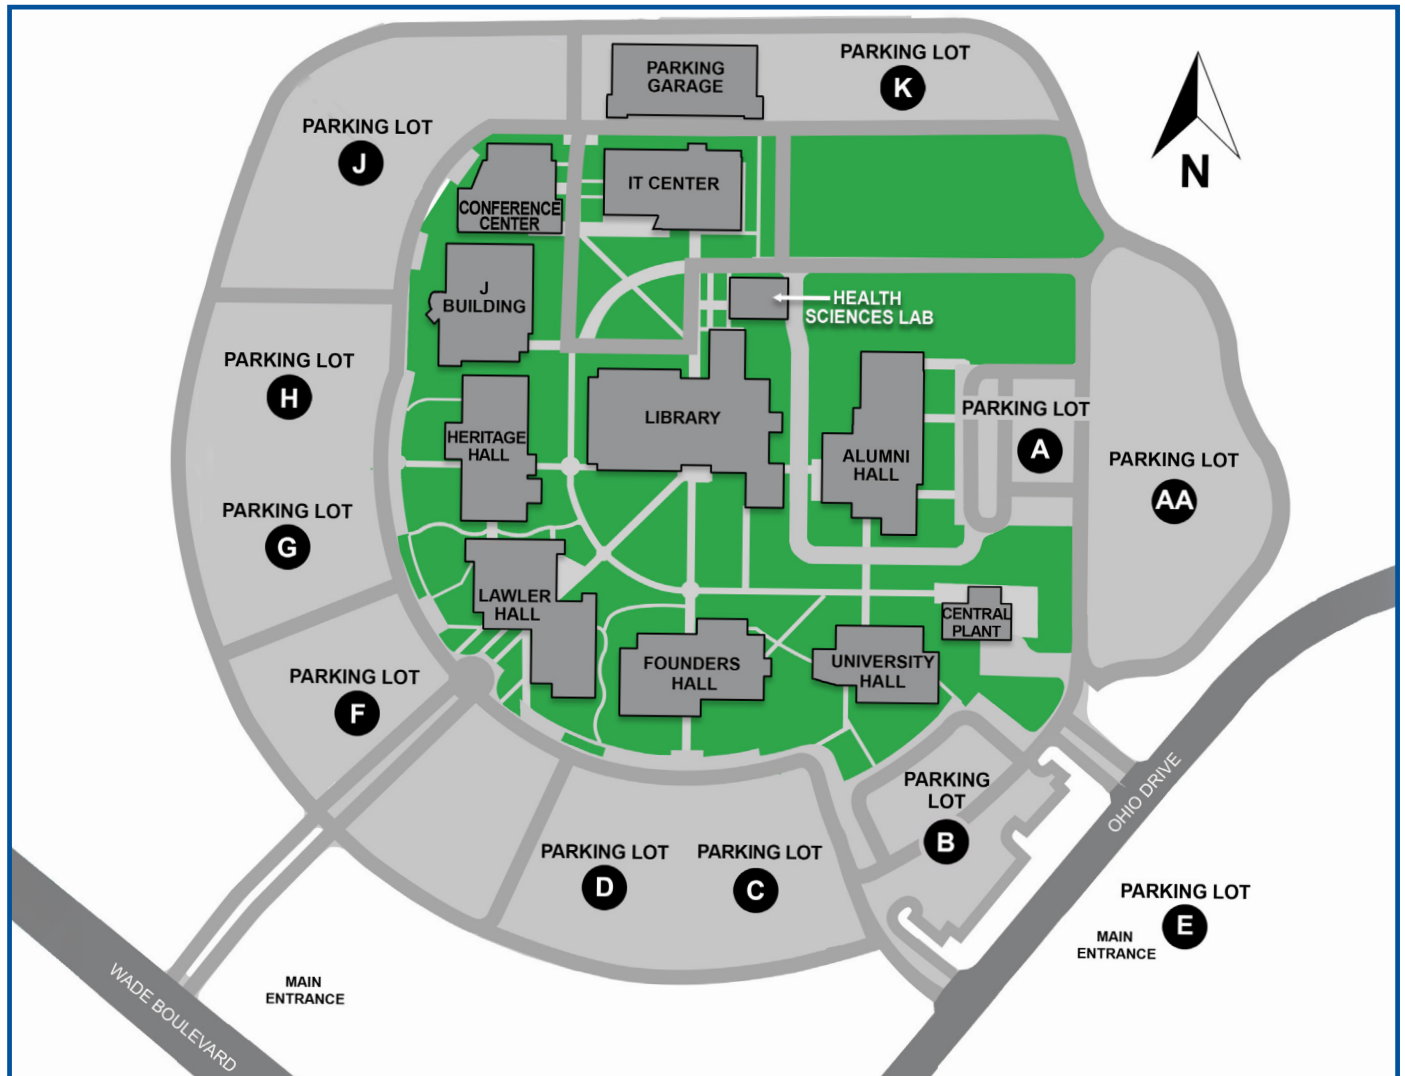

# Frisco Campus Map

ACCESS Office and Counseling .....	Heritage Hall, H210
Admissions and Advising .....	Founders Hall, F109
Art Lab.....	Library, East Entrance, L131/L140
Associate Dean of Students.....	Founders Hall, F139
Bookstore.....	Founders Hall, F159
Campus Provost Office .....	J Building, J230
Career Center .....	Founders Hall, F161
Cashier .....	Founders Hall, F111
Computer Lab (open).....	IT Center, IT108
Conference Center.....	Conference Center
Café and Cougar Den.....	Alumni Hall
Dean of Academic Affairs .....	Lawler Hall, LH106
Dean of Academic Affairs/Workforce.....	University Hall, U105
Dean of Student Enrollment Services .....	Founders Hall, F136
Dean of Weekend College.....	Founders Hall, F139

Financial Aid.....	Founders Hall, F109
Gymnasium and Fitness Center.....	Alumni Hall
Information Center .....	Lawler Hall, Atrium
Library .....	Library, North/South Entrances
Lost and Found .....	Alumni Hall, A186H
Math Lab.....	Founders Hall, F148
Police.....	Lawler Hall, LH179
Science Den.....	Lawler Hall, LH202
Starbucks .....	Alumni Hall
Student Enrollment Services .....	Founders Hall, F109
Student Engagement and ID's.....	Alumni Hall, A186H
Testing Center .....	Founders Hall, F208
Veterans Center .....	Founders Hall, F141
Writing Center .....	Lawler Hall, LH141