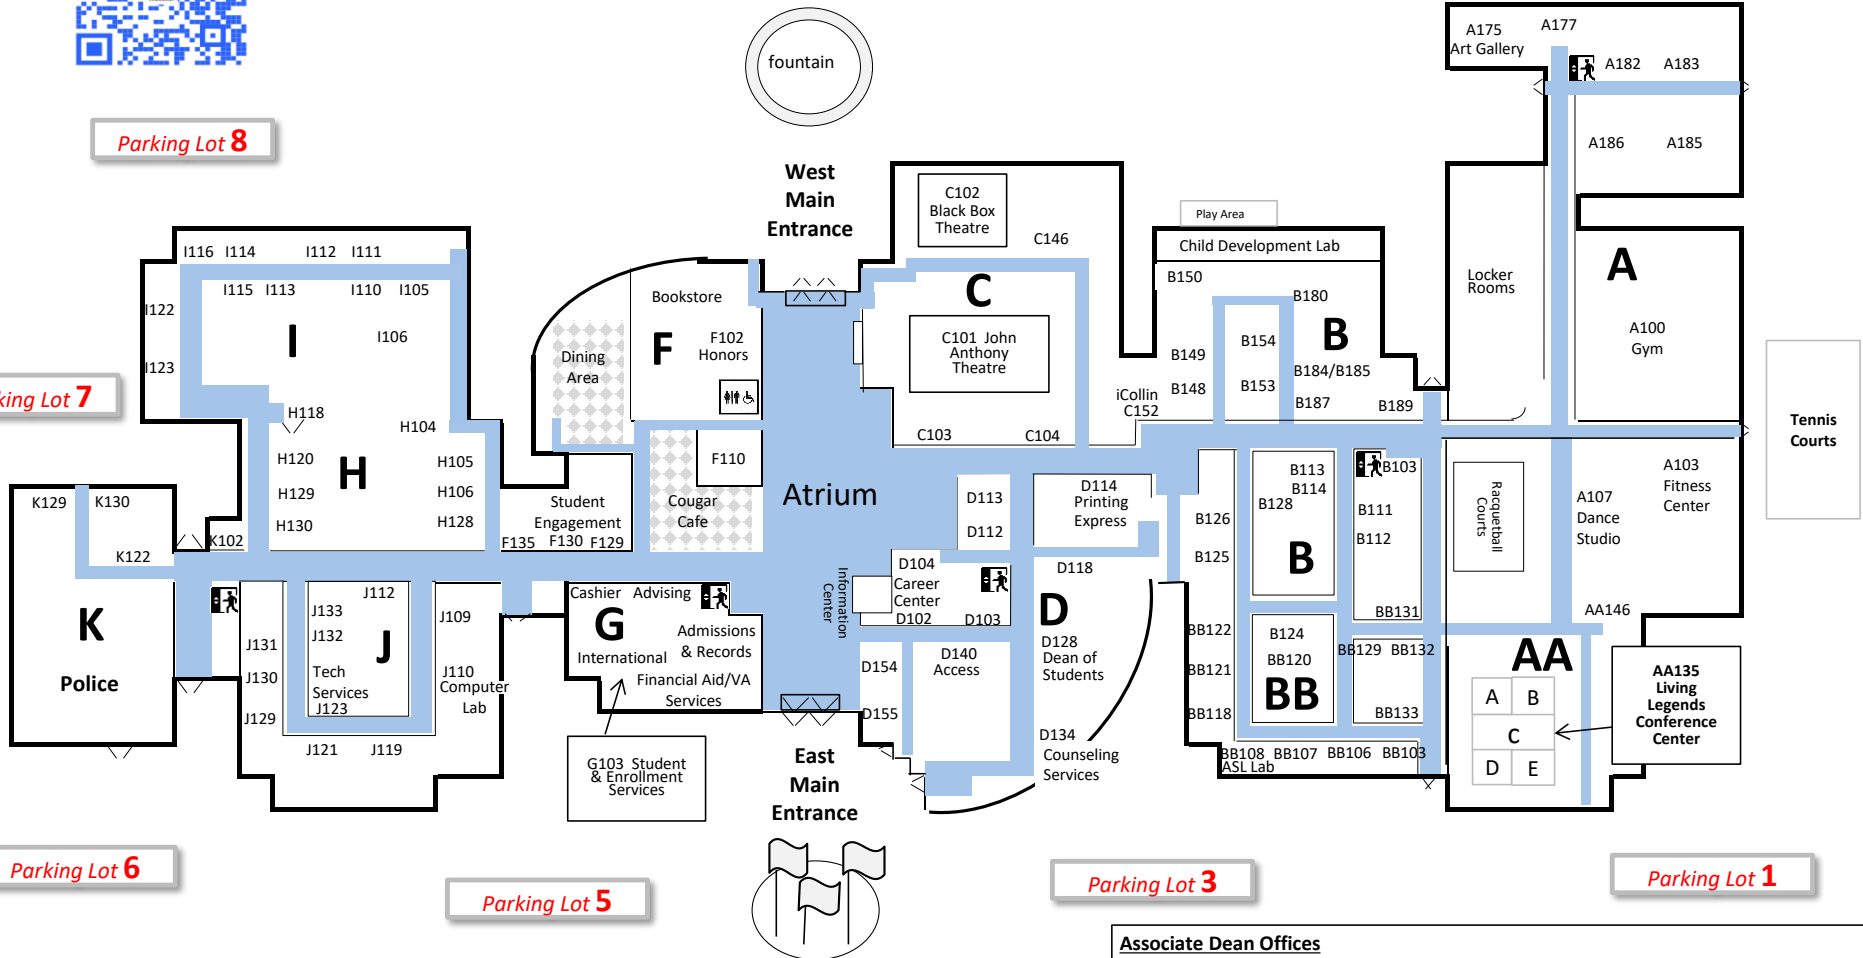

**Plano Campus**  
**1st Floor**

Parking Lot 13

Parking Lot 12

Oak Point Center  
(972) 941-7540 →

Student Housing  
(972) 881-5151

Parking Lot 9

Parking Lot 10

Parking Lot 11

Parking Lot 8

Parking Lot 7

Parking Lot 6

Parking Lot 5

Parking Lot 3

Parking Lot 1

**Associate Dean Offices**

- A220** ENGL,PHIL,INRW
- B189** ACCT,ASL,BUSI,COMM,DMATH,ECON,ESL,FRLN,HUMA,IEP,IPPD,LANG,SPCH
- J112** ANTH,BIO,BITC,CHEM,ENVR,GEOL,GOVT,HIST,KINE,MATH,PSYC,PHYS,SOCI
- K102** ART,CDEC,COMM DESIGN,DANC,DRAMA,EDUC,FLMC,GAME,MUSIC,PHOTO
- PRC** CADD,CISC,COSC,CRIJ,ENGIN,GEOSPA,HOSP,OFFICE,PARA,REAL

Parking Lot 4

Parking Lot 2

Plano Campus

# 2nd Floor

fountain

West Main Entrance

East Main Entrance